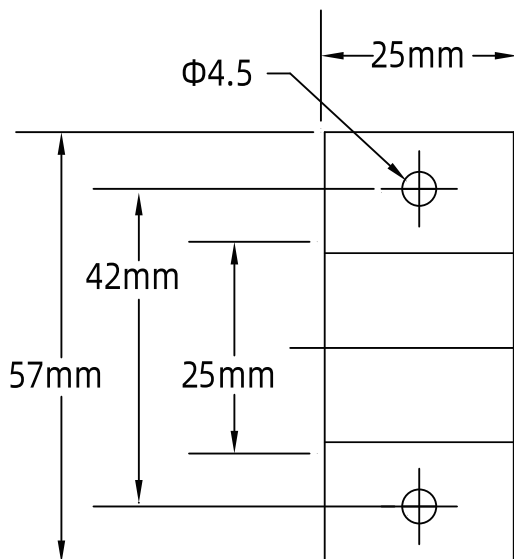

SL38E WITH ADJUSTABLE LATCH BOLT

Drilling Template

SL38E WITH ADJUSTABLE LATCH BOLT

Drilling Template