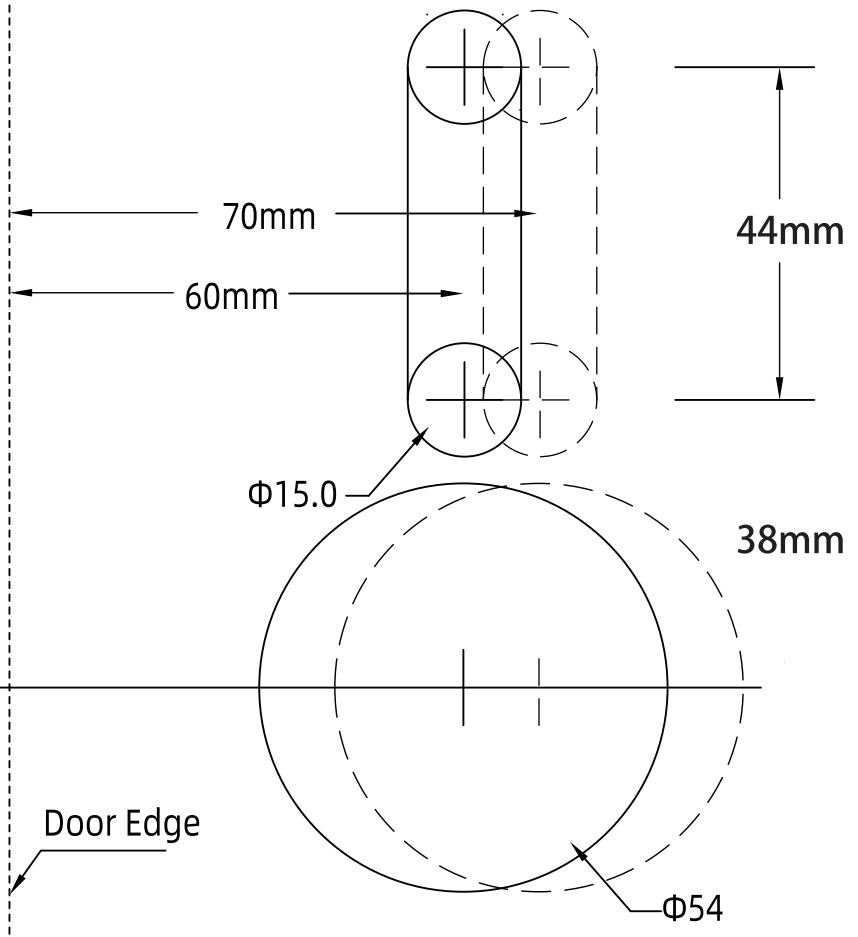

SL38E WITH ADJUSTABLE LATCH BOLT

Drilling Template

SL38E WITH ADJUSTABLE LATCH BOLT

Drilling Template