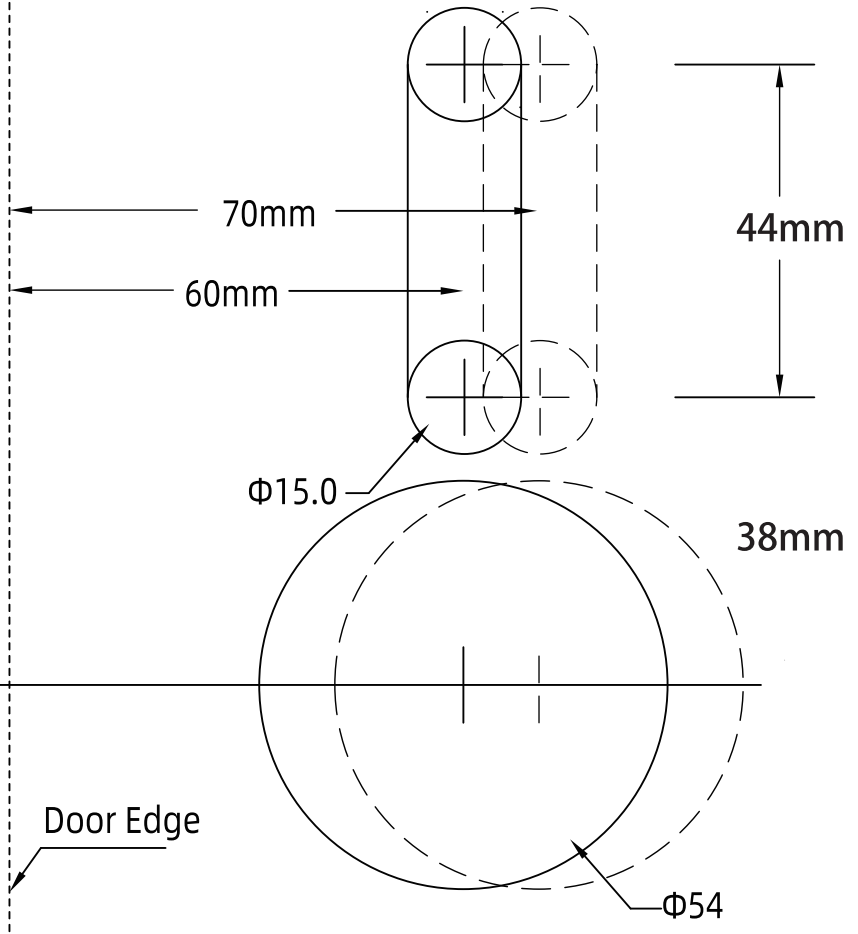

SL38E WITH ADJUSTABLE LATCH BOLT

Drilling Template

SL38E WITH ADJUSTABLE LATCH BOLT

Drilling Template