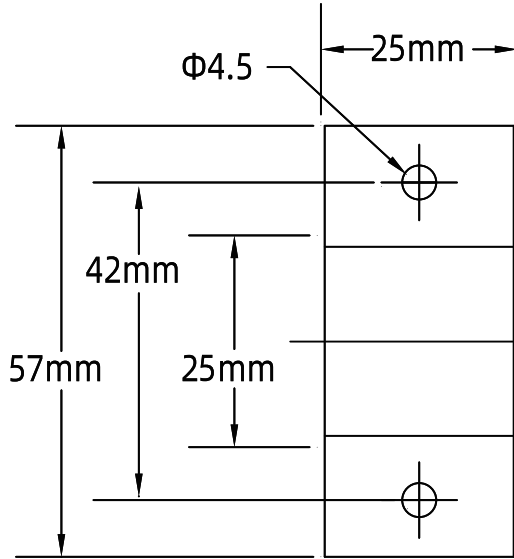

SL38E WITH ADJUSTABLE LATCH BOLT

Drilling Template

SL38E WITH ADJUSTABLE LATCH BOLT

Drilling Template