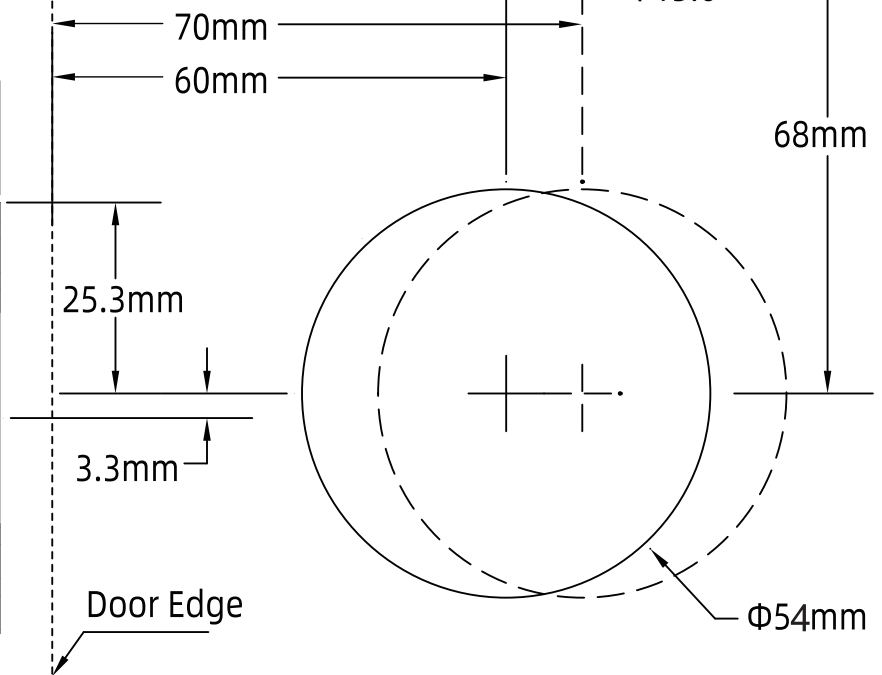

SL39E WITH DEADBOLT

Drilling Template

SL39E WITH DEADBOLT

Drilling Template