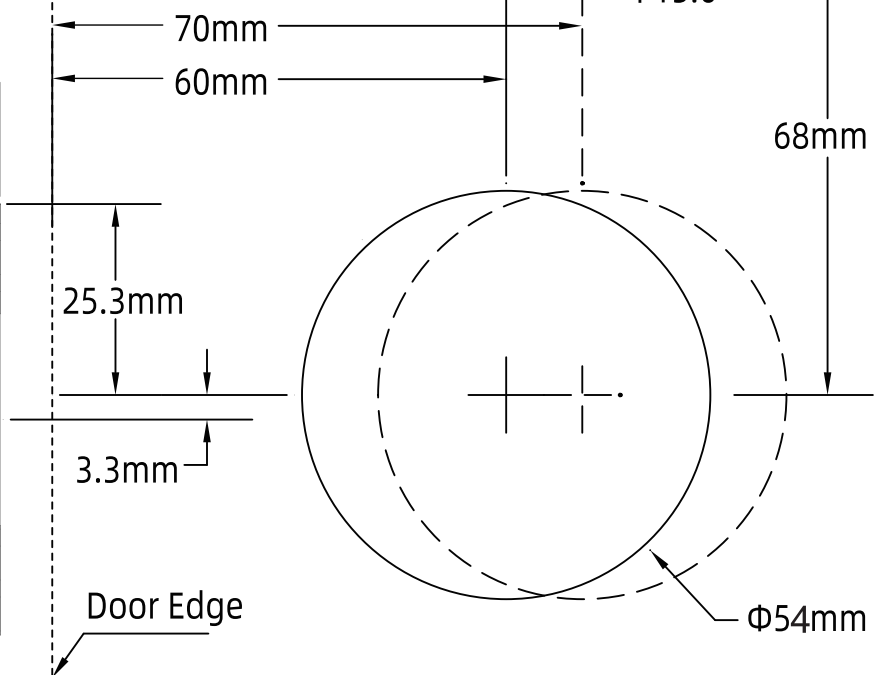

SL39E WITH DEADBOLT

Drilling Template

SL39E WITH DEADBOLT

Drilling Template