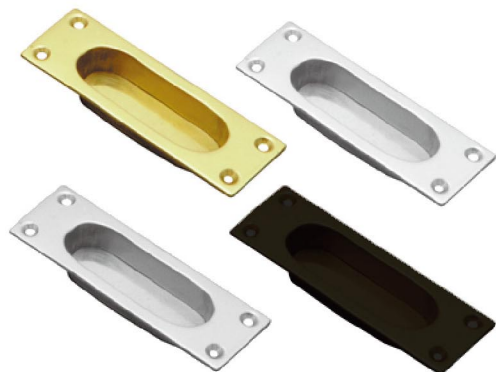

Matt Black

54225 90mm
54226 140mm

Polished Brass

3021 126x47mm
3022 100x35mm

Polished Chrome

33021 126x47mm
33022 100x35mm

Satin Chrome

43021 126x47mm
43022 100x35mm

Matt Black

53021 126x47mm
53022 100x35mm