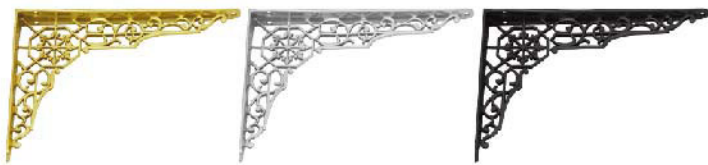

1. **180x240**
   3189 Polished Brass
   33189 Polished Chrome
   53189 Matt Black