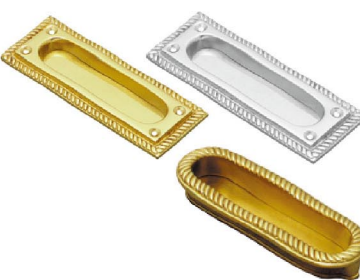

Polished Brass

4222 125x45mm

Polished Chrome

34222 125x45mm

Matt Black

54222 125x45mm

Polished Brass

4223 100x35mm