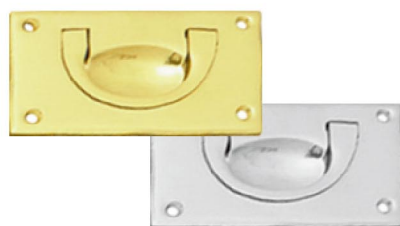

Polished Brass

4018 90x55mm
4019 70x45mm

Polished Chrome

34018 90x55mm
34019 70x45mm

Matt Black

54018 90x55mm
54019 70x45mm