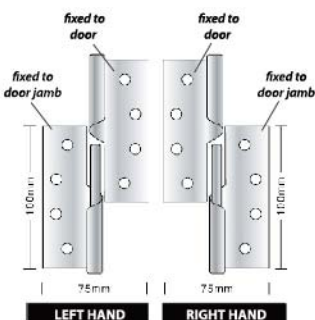

100x75x2.5mm

45134	LEFT HAND - Satin S/S
45135	RIGHT HAND - Satin S/S

Self Closing Rising Hinge

- ☑ Suits all domestic/commercial bathroom door installations
- ☑ 12mm pin length (lift off distance) for quick and easy lifting
- ☑ M5/12mm Metal thread screws available (#9900)