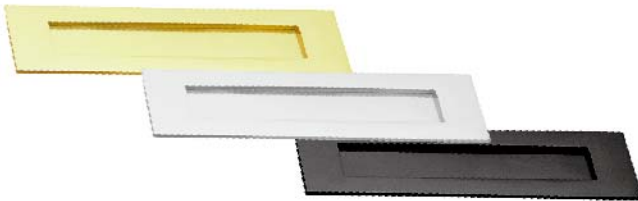

Spring Loaded Letter Slot 100x375mm

4401 Polished Brass
34401 Polished Chrome
44401 Satin Chrome
54401 Matt Black

3012 Letter Slot with 3010 Knob Handle

Stepped Spring Loaded Letter Slot 100x280mm

3066 Polished Brass
23066 Antique Copper
33066 Polished Chrome