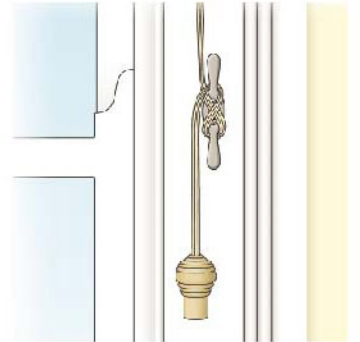

23044 - 110mm