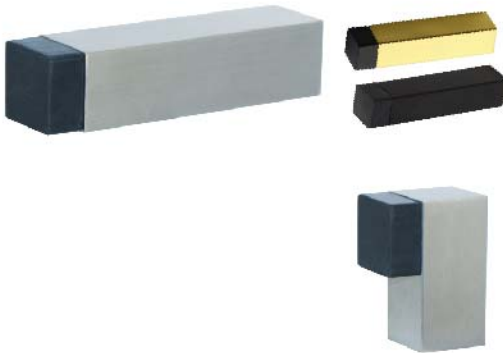

1. **Wall Mount**
   85mm (22mm square)
   13711 Polished Brass
   33711 Polished Chrome
   43711 Satin Chrome
   53711 Matt Black

1. **Floor Mount**
   45mm (22mm square)
   13710 Polished Brass
   33710 Polished Chrome
   43710 Satin Chrome
   53710 Matt Black