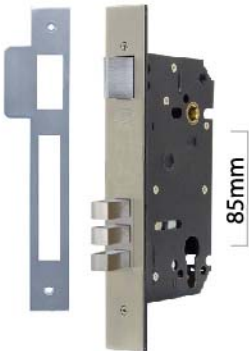

85mm

High Security Entrance Lock

BACKSET > 45mm

- 9208 Polished Brass
- 39208 Chrome Plated
- 49208 Satin Chrome

BACKSET > 60mm

- 9209 Polished Brass
- 39209 Chrome Plated
- 49209 Satin Chrome
- 59209 Matt black

Separate Rebate Accessory Kit

- 9210/PB / 39210/CP / 49210/SC / 59210BLACK