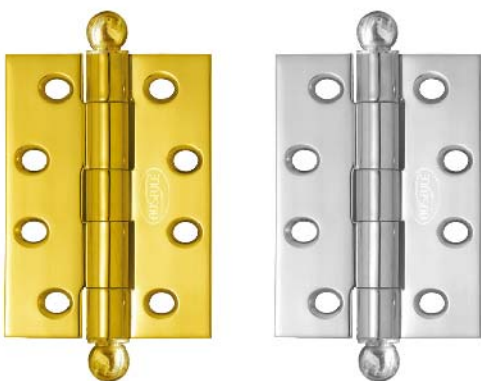

> Solid Brass Commercial, Residential, Decorative

Solid Brass Door / Cabinet Hinges

Screw hole configuration may vary depending on hinge sizes

Fixed Pin - Polished Brass

5000	25x19x1.5mm
5001	38x22x1.5mm
5002	50x28x1.5mm
5003	63x35x2mm
5004	76x41x2mm
5005	89x50x2mm
5006	89x89x3mm
5007	100x60x2mm
5008	100x76x3mm
5009	100x100x3mm

Fixed Pin - Polished Chrome

35004	76x41x2mm
35008	100x76x3mm

Traditionally Reproduced Solid Brass Butt Hinges

- ✔ Create or restore an authentic classic architectural style
- ✔ Solid virgin brass provides consistent thickness without indentations and scratches
- ✔ Matching knuckles and square edges fit flush with the jamb cut-out.