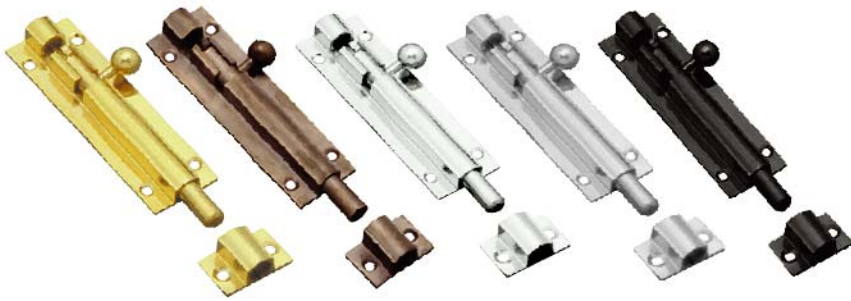

> Barrel Bolts & Heavy Duty Panic Bolts