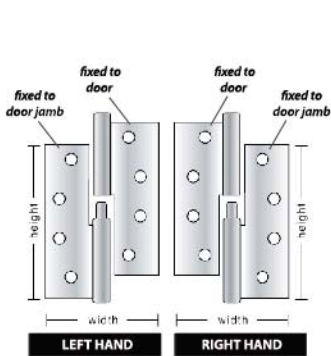

Small size non-bearing

45142	Satin Stainless Steel
-------	-----------------------

Fast Fix Hiline Flush Hinges

- ☑ No rebating required. Ideal for timber or aluminium applications
- ☑ M5/12mm Metal thread screws available (#9900)
- ☑ Heavy Duty Stainless Steel Ball Bearings
- ☑ **Now available in 316 Stainless Steel [#45344]**