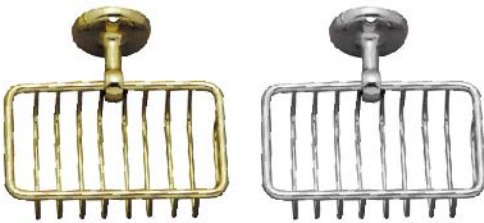

Soap & Sponge Holders