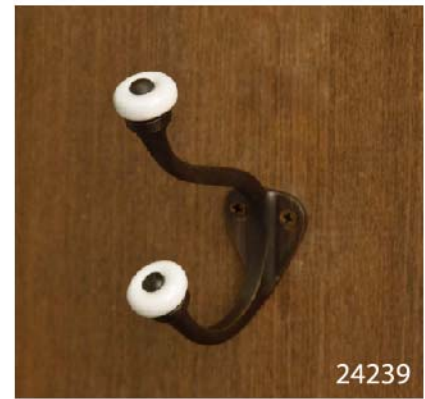

140mm
4235 Polished Brass
24235 Antique Copper
34235 Polished Chrome