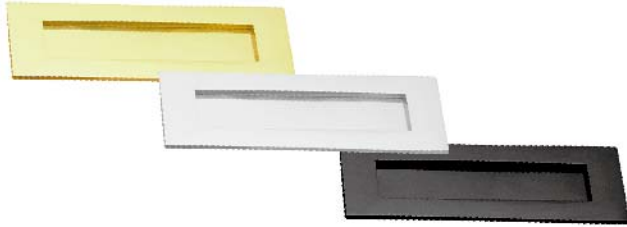

Spring Loaded Letter Slot 100x280mm

3012 Polished Brass
33012 Polished Chrome
43012 Satin Chrome
53012 Matt Black