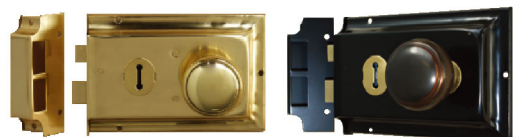

Rim Locks

- 9090 Polished Brass
- 9091 Matt Black

- ✔ Extended lip striker plate
- ✔ Supplied with two keys
- ✔ Available keyed alike
- ✔ Knobs (7006) sold separately p.26/27