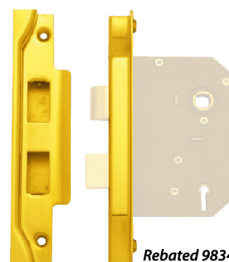

Face & Striker Plates Locks

9833 Polished Brass
29833 Antique Copper
39833 Polished Chrome
49833 Satin Chrome
59833 Matt Black
REBATE:
9834 Polished Brass
29834 Antique Copper
39834 Polished Chrome
49834 Satin Chrome
59834 Matt Black

Please specify lock #