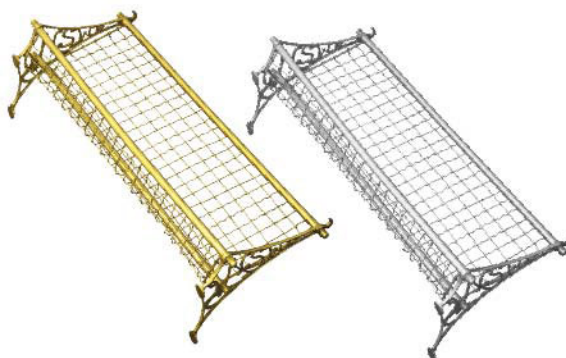

Old English Railway Storage Shelf

1. **Old English "NSW" Luggage/Storage Shelves**
   740x300mm
   3082 Polished Brass
   33082 Polished Chrome
   53082 Matt Black