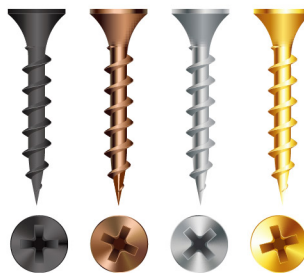

Spring Adaptor Spindle

Use the conversion adaptor spindle to adapt any snib for use with locks latches or lever handle sets. #9809

Privacy spindle 4.75mm >> Lever handle spindle 7.75mm

Screws for Hinges Phillips/Flat Head