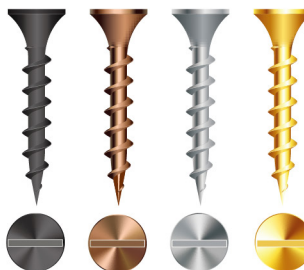

Screws for Handles Slotted/Rounded Head

9881 Polished Brass
29881 Antique copper
39881 Polished SS
49881 Satin SS
59881 Black

Please specify item #