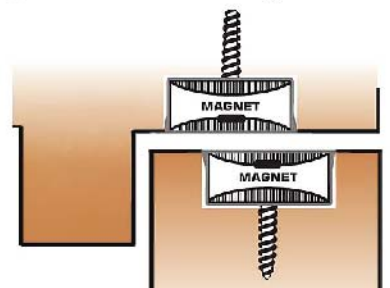

Magnetic Door Catch

#43732

- 1 Pair Heavy Duty Earth Magnet 25mm x 6mm
- Concealed Fixing Counter Sunk Magnet
- Ideal For All Doors Wardrobes & Cupboards
- Includes 2 Stainless Steel Fixing Screws