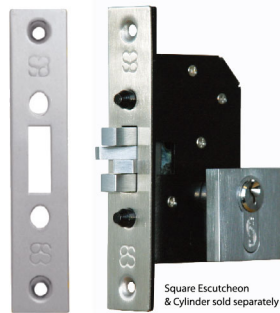

Snib & Escutcheon Options:

304 Stainless Steel Plates | includes external escutcheon plate [cylinders sold separately p:30]

Suits: Entrance Locks / C-to-C > 47.6mm p.28 13735/PVD 23735/ATQ 33735/PSS 53735/Black 63735/Copper 43735/Satin SS

Suits: myLOCK C-to-C > 85mm p.28 13736/PVD 23736/ATQ 33736/PSS 53736/Black 63736/Copper 43736/Satin SS

High Security Sliding Door Lock with 2 locating pins 45mm Backset

Euro profile cylinder lock

- 9086 Polished Brass
- 29086 Antique Finish
- 39086 Chrome Plated
- 49086 Satin Chrome
- 59086 Matt Black

5 lever sliding door lock

9084-PB / 39084-CP / 49084-SC

- ✔ Guide Pins to secure door location
- ✔ Elongated striker plate holes to allow for any verticle door movement
- ✔ Hardened steel supporting face plate and solid brass teeth that "pull" the door closed