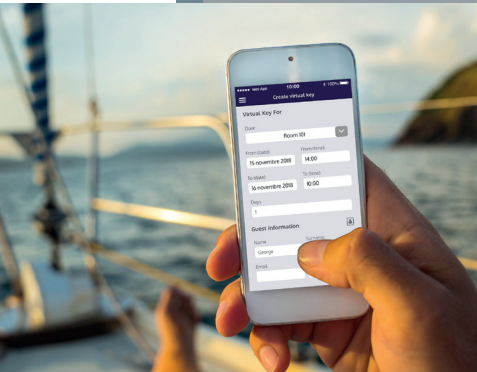

ISEO ARGO Remote Key Delivery

If you are managing an accommodation business such as a small hotel, a bed and breakfast or just renting an apartment, your guests can check-in at any time. You can use the Remote Key Delivery service on top of the Argo Smart devices in order to:

- ☐ Grant access from remote to your guests.
- ☐ Manage your hospitality business remotely and in mobility.
- ☐ Provide a great user experience to your guests.

PAY PER USE

The remote key delivery is a Pay per Use service you can add or remove at anytime using the two additional free apps Argo Host and Argo Guest and the Argo Cloud Platform of the Argo virtual key delivery service. The remote key delivery is an additional optional service on top of the standard Argo system and priced only on usage. Each time Argo Host generates a virtual key, the account key credit is decremented by 1. However, the same virtual key can be shared among all guests of the same room, in the same period of stay, including all the common doors in the path to the room.

The remote key delivery can be used for incoming guests while the staff or permanent users can use the free invitations function to self register in the doorlocks.