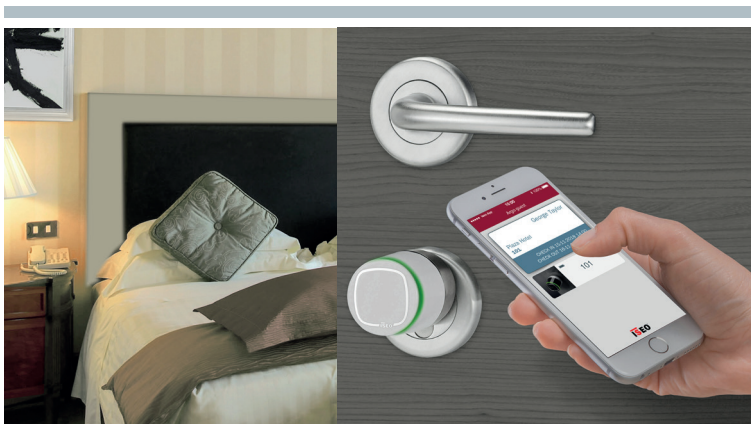

VIRTUAL KEYS

Virtual keys are delivered in the Argo Guest by email, SMS or any other communication App from the Argo Host.