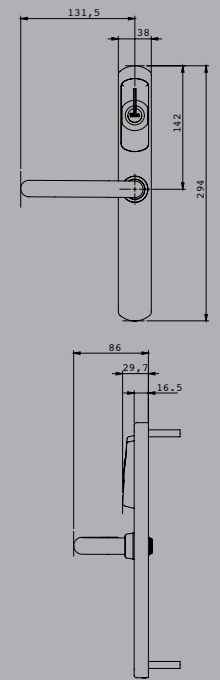

Aries

ARIES ELECTRONIC TRIM SET CAN BE FIT ON MOST DOORS. IT IS CONCEIVED TO BE USED ALSO WITH THE MAJORITY OF MECHANICAL LOCKS, FOR THE UTMOST INSTALLATION FLEXIBILITY.

The battery operation and cableless technology makes ARIES the perfect solution for access management, ensuring utmost flexibility and low installation costs both on new and existing doors.

Its **38 mm** narrow profile allows for a simple installation on any door (wooden, aluminium, metal, PVC and so on) together with locks with a backset of only **25 mm**.

All electronic and mechanical devices are inside the trim set and fixing only requires 3 holes on the door - one for the handle follows and one for the two fixing screws. This ensures a rapid, simple and harmless installation even on existing doors.

Minimal and stylish, with several finishes, ARIES easily adapts to any type of environment, from classical to modern.

MAIN FUNCTIONS

- **Multistandard RFID Reader**
  ISO14443A/ISO14443B/Long range 13,56MHz)
- **Wake up by RFID card detection**
  (patented) or Real Time Clock
- **Energy-friendly, battery-operated device**
- **Permanent opening** (office function)
  with **no extra battery consumption**
- **Battery charge status**
- **Real Time Clock/Calendar**
- **Handle movement detection**
- **Emergency mechanical key detection**
- **Door status and position detection***
- **Privacy signal**
- **Narrow profile** (38 mm)
- **Compatible with most mechanical lock**
- **Quick and easy installation**
- **Light and acoustic signals**
- **On-site software upgrading**
- **Radio communication module for online applications***
- **Outdoor version (IP55)***

*available by 2013

FINISHES

- **INOX**
- **POLISHED INOX**
- **SATIN BRASS (PVD)**
- **POLISHED BRASS (PVD)**

ISEO Zero1