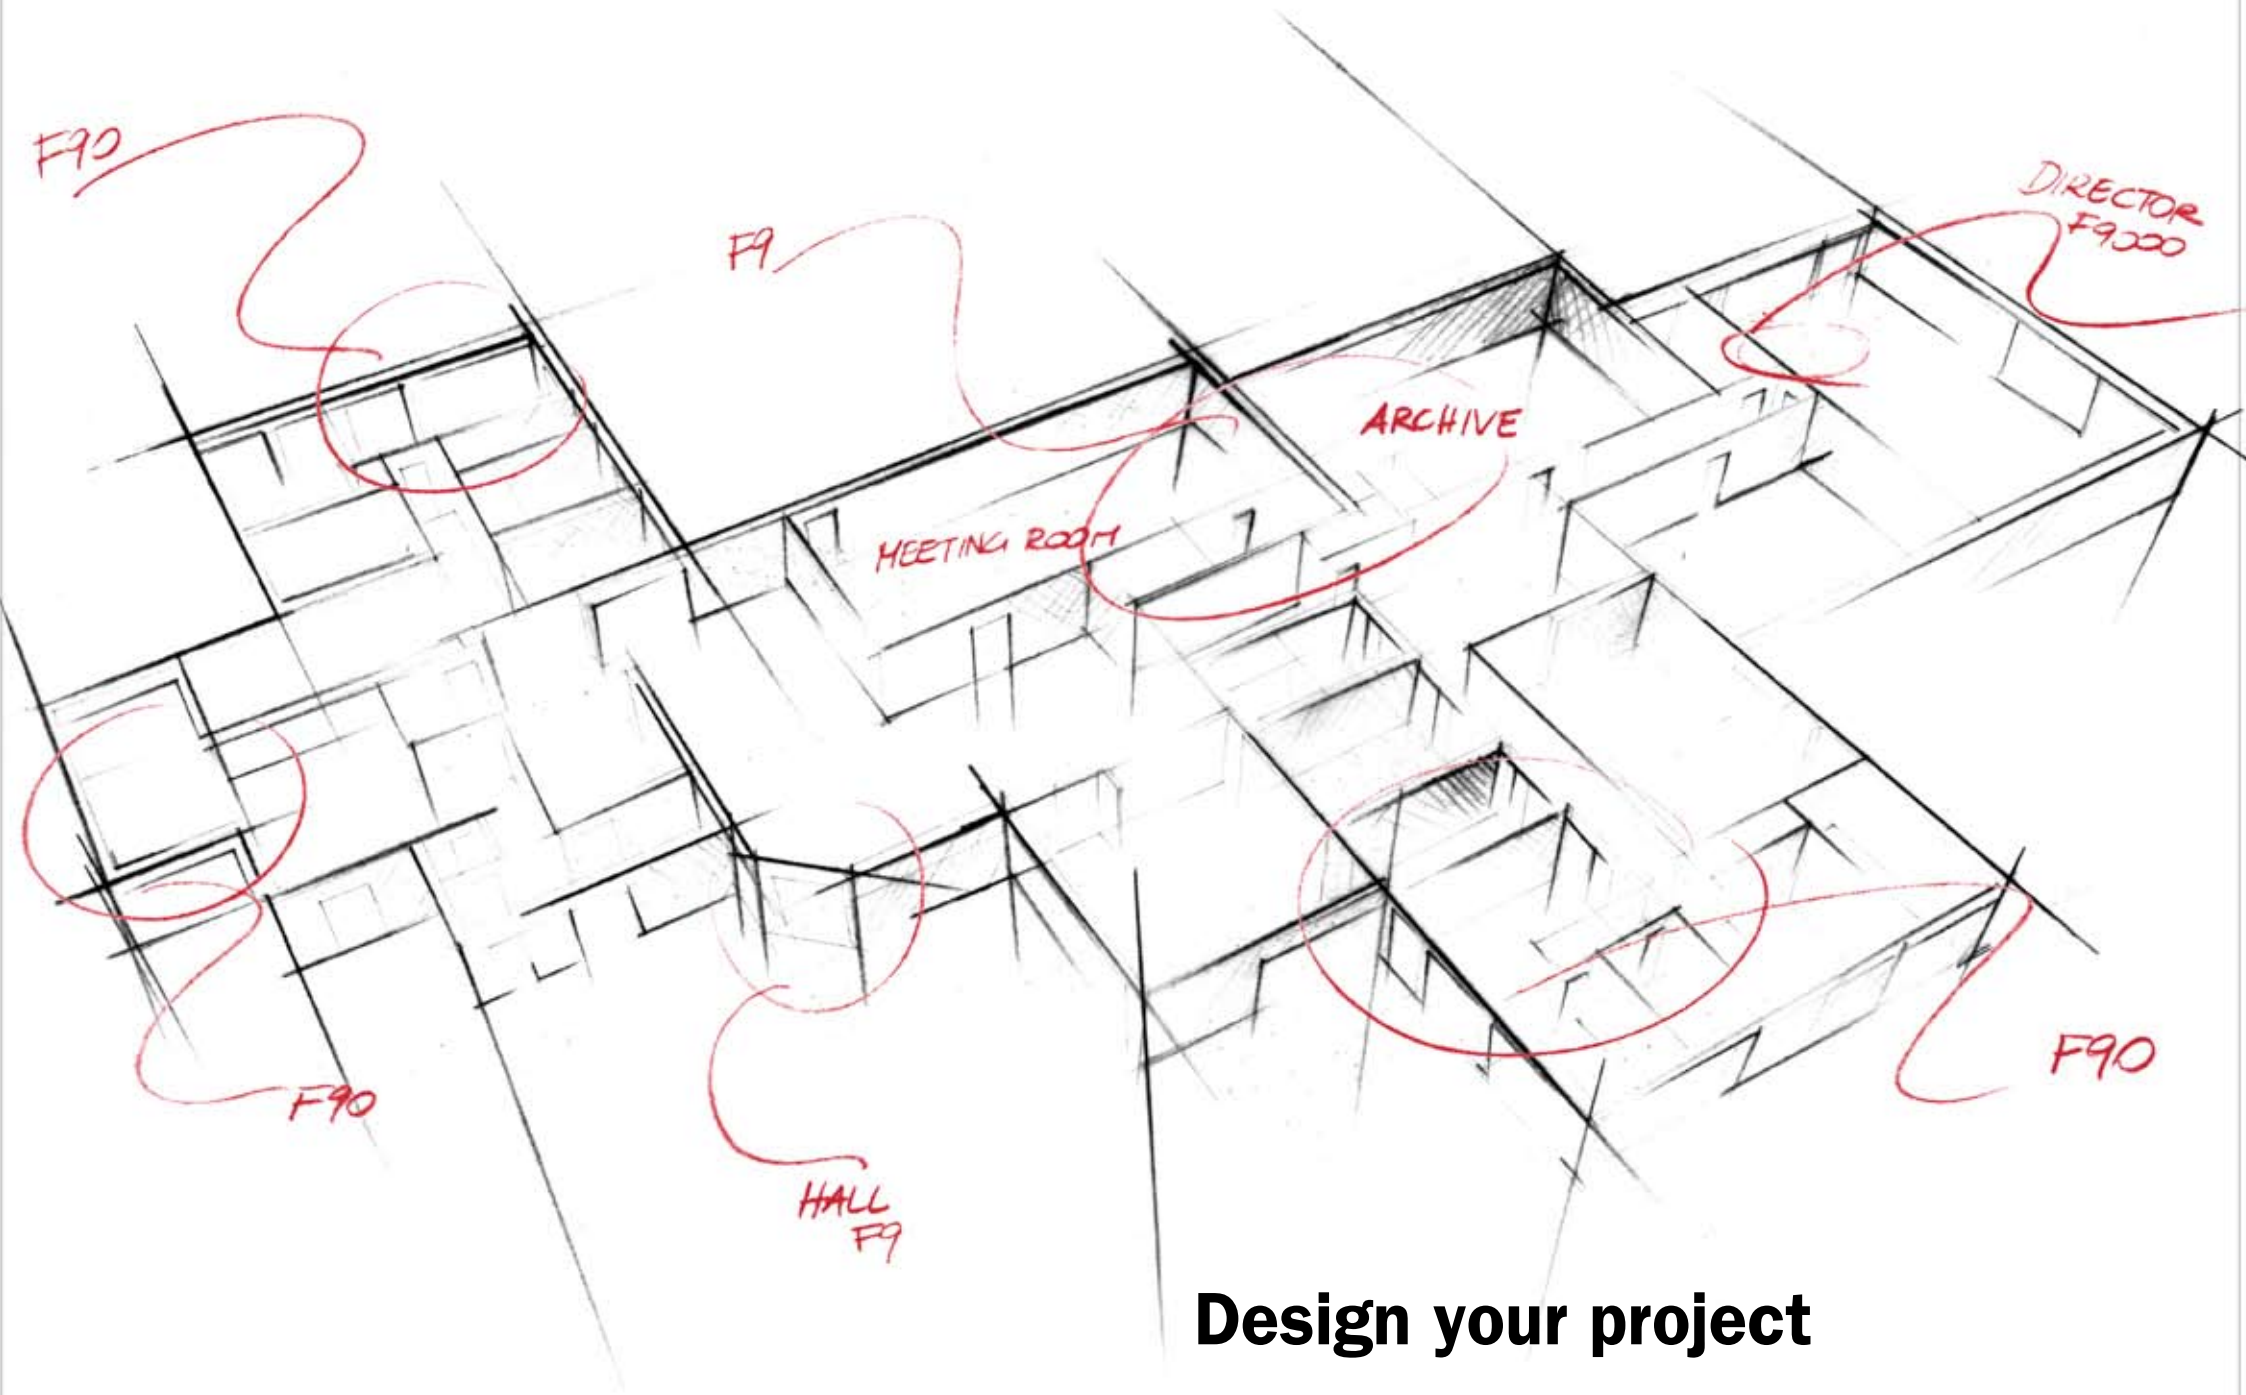

Design your project