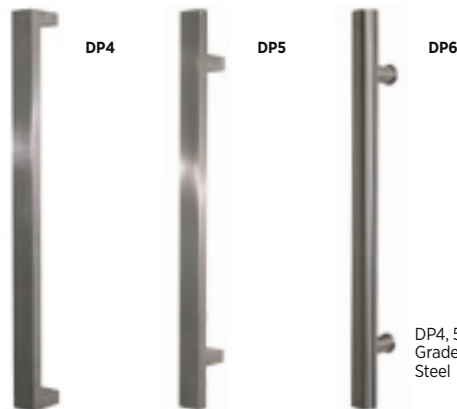

### Features

- Passage, Privacy and Wardrobe lever furniture
- Concealed screw fixing
- Rose diameter: 56mm
- Privacy function is available by integrated privacy on the rose of the handle or Privacy function by separate turn and emergency release.
- All curved lever dummy trim handles are handed
- Wardrobe lever can be installed back
- to back for use on French doors

# Hardware Accessories

All Sylvan pull handles can be paired with our Iseo Libra Smart cylinder for keyless entry. See qr code below for full details

## STAINLESS STEEL PULL HANDLES

DP4, 5, 6, 316 Grade Stainless Steel

All pull handles can be supplied as a kit, which includes; Pull handle, euro lock, cylinder, escutcheon and matching double turn