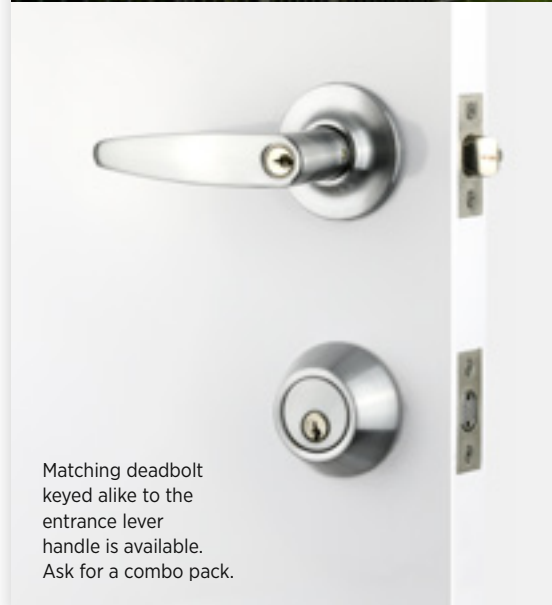

Classic Series

Classic styles designed for urban homes

Our Classic range of architecturally designed lever handles will add style and elegance to your home at a affordable price.

DENVER

E60ET

RICHMOND

E50ET

SEATTLE

E30ET

HOUSTON

E37ET

Matching deadbolt keyed alike to the entrance lever handle is available. Ask for a combo pack.

**2020/2021
ARCHITECTURAL
DOOR HARDWARE
BROCHURE AVAILALE NOW**

Scan the code below to view.

Features

- Functions: Entrance, Bathroom, Passage, Wardrobe
- Door thickness: 30-45mm
- Backset: 60 & 70mm latches supplied
- 2 matching deadbolts available.

GD Rutter Ltd
Ph 09 444 5359
www.sylvan.co.nz