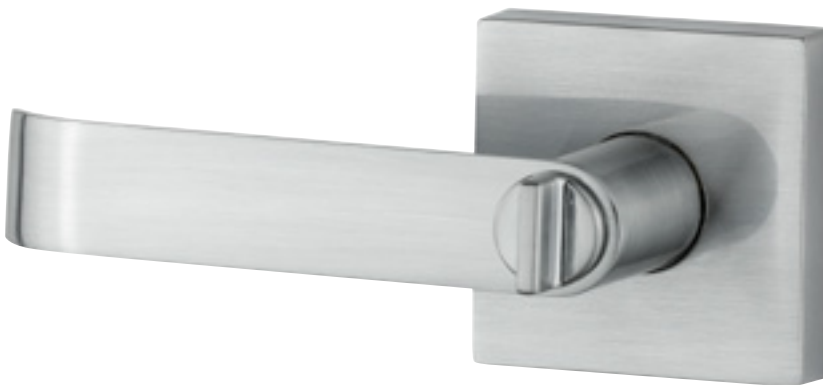

NEWTON

E39ET