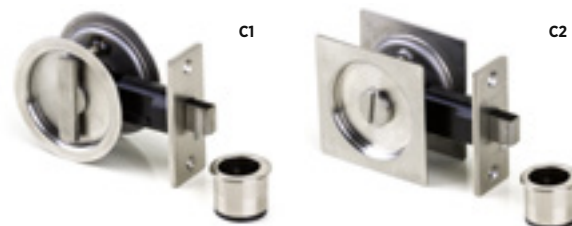

CAVITY SLIDERS

Passage and Privacy functions available, black finish available via special order.