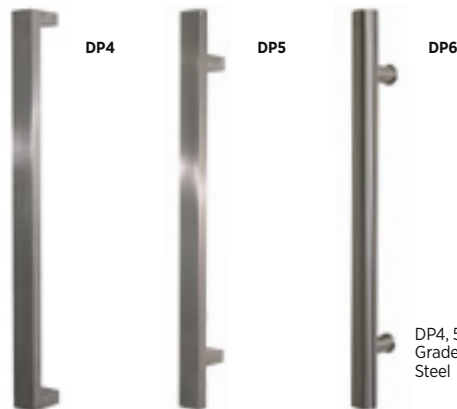

#### Features

- Functions: Entrance, Bathroom, Passage, Wardrobe
- Door thickness: 30–45mm
- Matching deadbolts available
- Backset: Adjustable 60 or 70mm
- Handing: Only required for Oakland Wardrobe
- Wardrobe lever can be back to back for use on French doors
- Low rotation latch. Solid construction
- Turn button to operate entrance and bathroom functions from the inside
- Finish: SNP Oakland, SCP Newton

# Hardware Accessories

All Sylvan pull handles can be paired with our Iseo Libra Smart cylinder for keyless entry. See qr code below for full details

## STAINLESS STEEL PULL HANDLES

DP4, 5, 6, 316 Grade Stainless Steel

All pull handles can be supplied as a kit, which includes; Pull handle, euro lock, cylinder, escutcheon and matching double turn