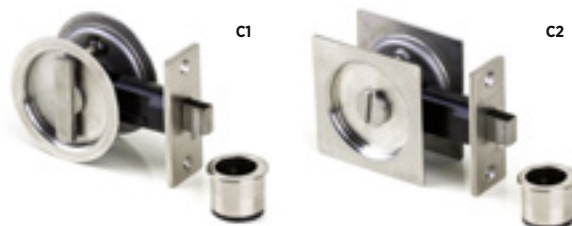

PORTO

I-21PS
Stainless Steel

LAGOS

I-20PS
Stainless Steel

Black

Features

- Stainless Steel lever
- Passage, Privacy & Wardrobe lever furniture
- Concealed screw fixing
- Rose diameter: 56mm
- 60mm latch is included with all Passage & Privacy sets
- Dummy trim can be installed back to back for use on French doors
- Finish: Stainless Steel, Black

Entrance Kits Also Available

Each Sylvan Stainless Steel Entrance Kit includes – Lever handles, Euro key mortice lock, Euro cylinder and Escutcheons. Matching passage, privacy, and wardrobe lever handles are also available.

STAINLESS STEEL PULL HANDLES

All pull handles can be supplied as a kit, which includes; Pull handle, euro lock, cylinder, escutcheon and matching double turn

DP4, 5, 6, 316 Grade Stainless Steel

DOOR STOPS

CAVITY SLIDERS

Passage and Privacy functions available, black finish available via special order.

FLUSH PULLS

SFP14.S - o/a 45 x 160mm
SFP14.M - o/a 45 x 224mm

BANISTER BRACKETS

For a full range of Sylvan Door Hardware and Accessories visit www.sylvan.co.nz or pick up a copy of our 2018/2019 Architectural Door Hardware Brochure in your local hardware store today