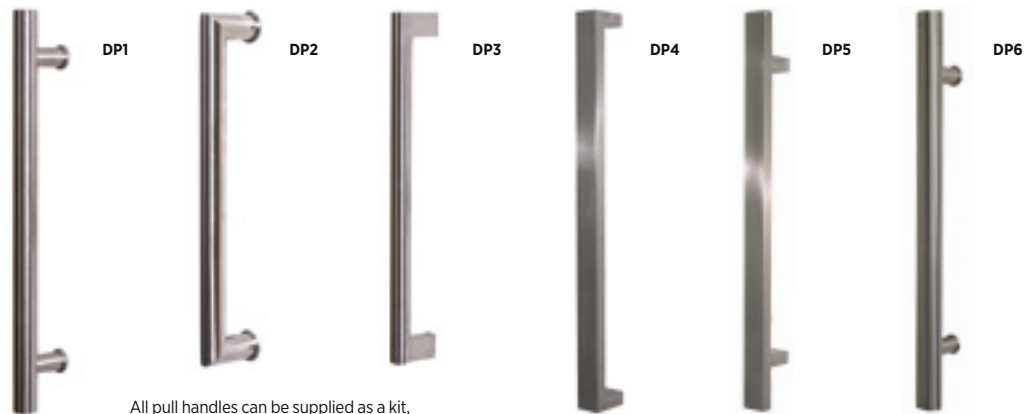

PORTO

I-21PS
Stainless Steel

LAGOS

I-20PS
Stainless Steel

Black

Features

- Stainless Steel lever
- Passage, Privacy & Wardrobe lever furniture
- Concealed screw fixing
- Rose diameter: 56mm
- 60mm latch is included with all Passage & Privacy sets
- Dummy trim can be installed back to back for use on French doors
- Finish: Stainless Steel, Black

Entrance Kits Also Available

Each Sylvan Stainless Steel Entrance Kit includes – Lever handles, Euro key mortice lock, Euro cylinder and Escutcheons. Matching passage, privacy, and wardrobe lever handles are also available.

Porto Entrance Kit pictured above:
HSI-21RK.SS

2020/2021
ARCHITECTURAL
DOOR HARDWARE
BROCHURE AVAILALE NOW

Scan the code below to view.

GD Rutter Ltd
Ph 09 444 5359
www.sylvan.co.nz

Hardware Accessories

All Sylvan pull handles can be paired with our Iseo Libra Smart cylinder for keyless entry.

STAINLESS STEEL PULL HANDLES

All pull handles can be supplied as a kit, which includes; Pull handle, euro lock, cylinder, escutcheon and matching double turn

DP4, 5, 6, 316 Grade Stainless Steel

DOOR STOPS