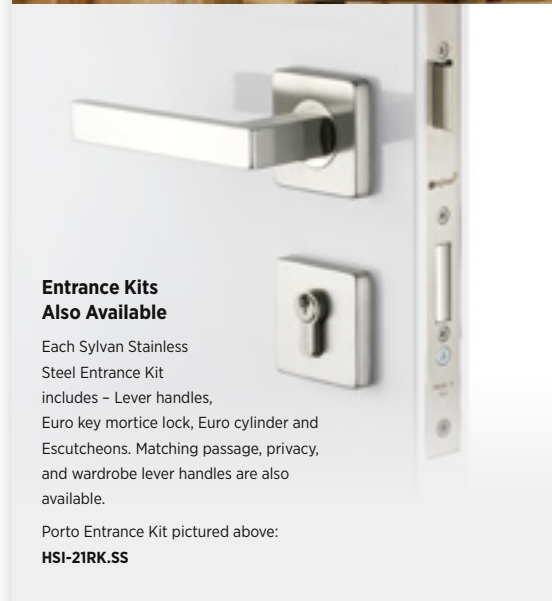

PORTO

I-21PS
Stainless Steel

LAGOS

I-20PS
Stainless Steel

Black

Features

- Stainless Steel lever
- Passage, Privacy & Wardrobe lever furniture
- Concealed screw fixing
- Rose diameter: 56mm
- 60mm latch is included with all Passage & Privacy sets
- Dummy trim can be installed back to back for use on French doors
- Finish: Stainless Steel, Black

Entrance Kits Also Available

Each Sylvan Stainless Steel Entrance Kit includes – Lever handles, Euro key mortice lock, Euro cylinder and Escutcheons. Matching passage, privacy, and wardrobe lever handles are also available.