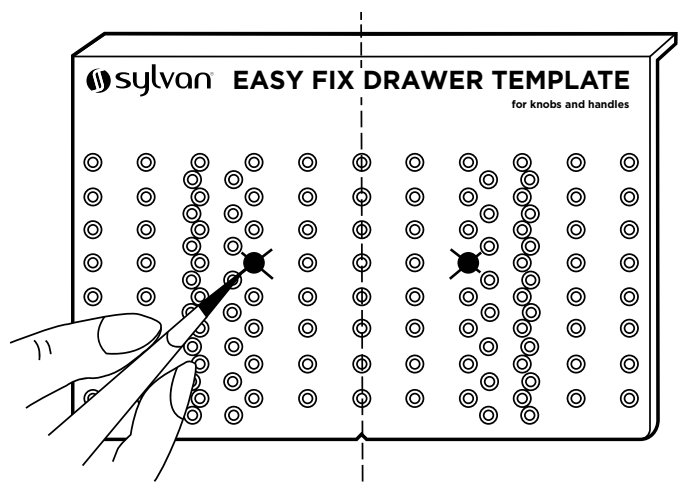

C/C (mm)	Length (mm)	Width (mm)	High (mm)	Finish	Material
 76	 90	 9	 20	C, SN	Z
 114	 134	 12	 26	C, SN	Z

Drilling Template

DT1

The Sylvan drilling template makes installing cabinet handles and knobs very easy.