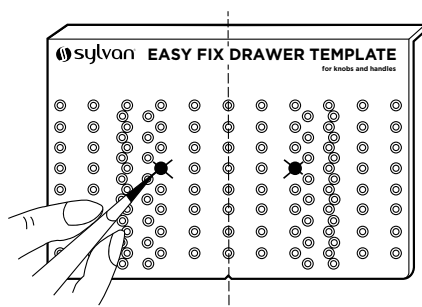

Salto
SC20

Length (mm)	Width (mm)	High (mm)	Finish	Material
			CM	Z
12	24	8		

Drilling Template

DT1

The Sylvan drilling template makes installing cabinet handles and knobs very easy.