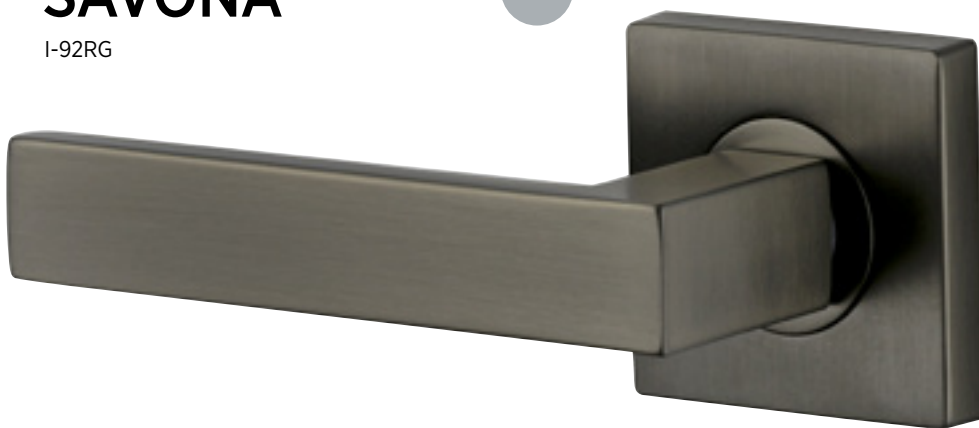

CENTRO HANDLES

Our Centro range of architecturally designed lever handles will add style and elegance to your home. Designed in New Zealand for New Zealand homes.

NEW Graphite Finish

manufactured to match Sylvan door hardware and complement your homes interior

ASTI

I-90RG

NEW

SAVONA

I-92RG

NEW

Features

- Passage & Privacy lever furniture
- Concealed screw fixing
- Rose diameter: 56mm
- Privacy function is available by integrated privacy on the rose of the handle or Privacy function by separate turn and emergency release. Refer page 16 for turn options.
- 60mm latch backset is included with all Passage & Privacy sets
- All curved lever dummy trim handles are handed – refer page 50 for handing diagram
- Dummy trim can be installed back to back for use on French doors
- Back plate shape can be changed (special order)
- Finish: SNP - all handle shapes, Graphite - Savona, Asti only