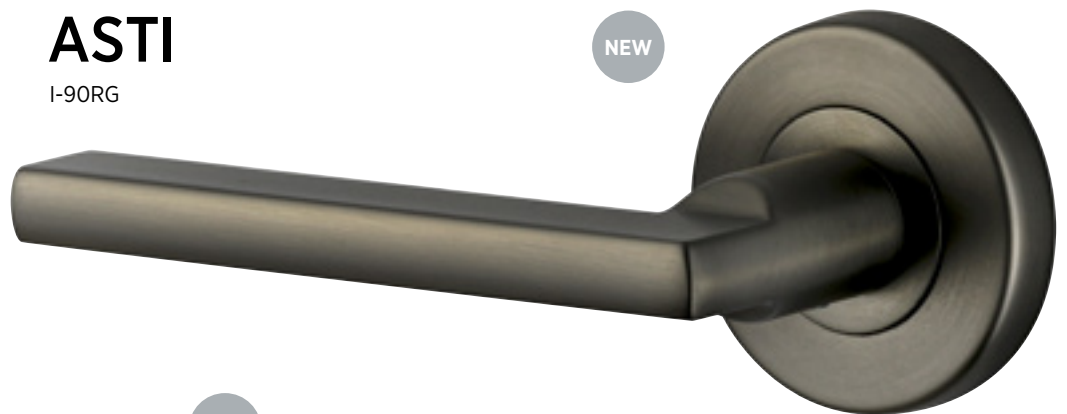

CENTRO HANDLES

Our Centro range of architecturally designed lever handles will add style and elegance to your home. Designed in New Zealand for New Zealand homes.

NEW Graphite Finish

manufactured to match Sylvan door hardware and complement your homes interior

ASTI

I-90RG

NEW

SAVONA

I-92RG

NEW

Features

- Passage & Privacy lever furniture
- Concealed screw fixing
- Rose diameter: 56mm
- Privacy function is available by integrated privacy on the rose of the handle or Privacy function by separate turn and emergency release. Refer page 16 for turn options.
- 60mm latch backset is included with all Passage & Privacy sets
- All curved lever dummy trim handles are handed – refer page 50 for handing diagram
- Dummy trim can be installed back to back for use on French doors
- Back plate shape can be changed (special order)
- Finish: SNP - all handle shapes, Graphite - Savona, Asti only