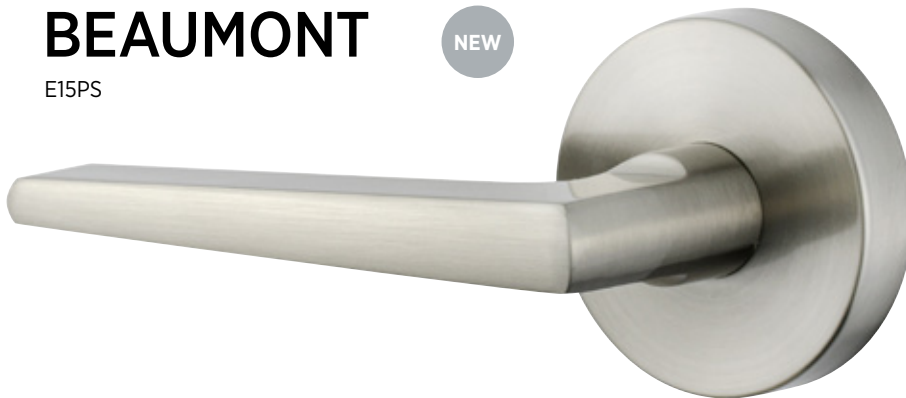

NOVENTA SERIES

Our new Noventa series has been designed in New Zealand and features our new Securefix technology. This new fixing system interlocks the lever handle to the latch through the use of through bolt fixing and a shield. This ensures the set is securely mounted onto the door and improves the sets strength.

NEW Noventa Series

manufactured to match Sylvan door hardware and complement your homes interior

ROCKFORD

NEW

E16PS

BEAUMONT

NEW

E15PS

Features

- Securefix technology provides added strength
- Passage, Privacy & Dummy trim
- Concealed screw fixing
- Rockford - E16 complies with NZ disability standards
- Standard 54mm fixing hole size
- Easy to install
- 60-70mm adjustable latch
- Dummy trim handles can be installed back to back for use on French doors
- Finish: Satin Nickel Plate