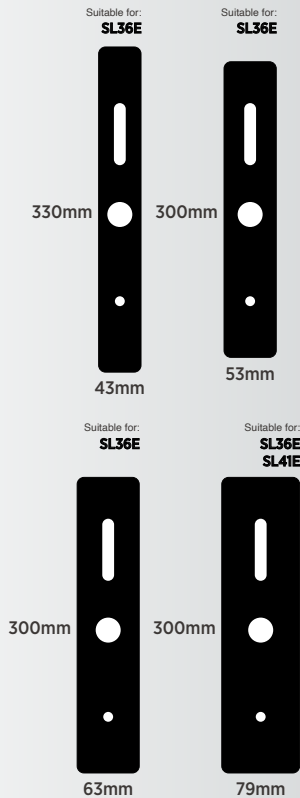

- This tag can be programmed to be used with all Sylvan Smart Locks.
- Overall size 49 x 30 x 4mm

SLDISC

Smart Disc

- Self adhesive back.
- Overall size 26 x 26mm
- Thickness of Disc 0.90mm
- Can be programmed as a RF card for any Sylvan Smart Lock.

Bluetooth	Fingerprint	Password	RFID Tag	Key	App	Smart Hub*

WARRANTY*

2 YEARS MECHANICAL	2 YEARS ELECTRONIC
--------------------------	--------------------------

Smart Lock Scar Plate

- Scar Plates are designed to cover a range of holes and suitable for Sylvan SL36 & SL41 electronic Smart Locks
- Finish: Black, Stainless Steel