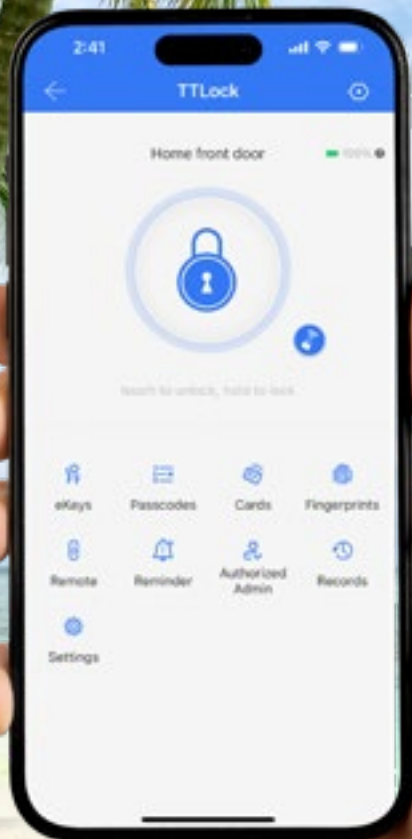

*sold separately **depending on structure and signal interference.